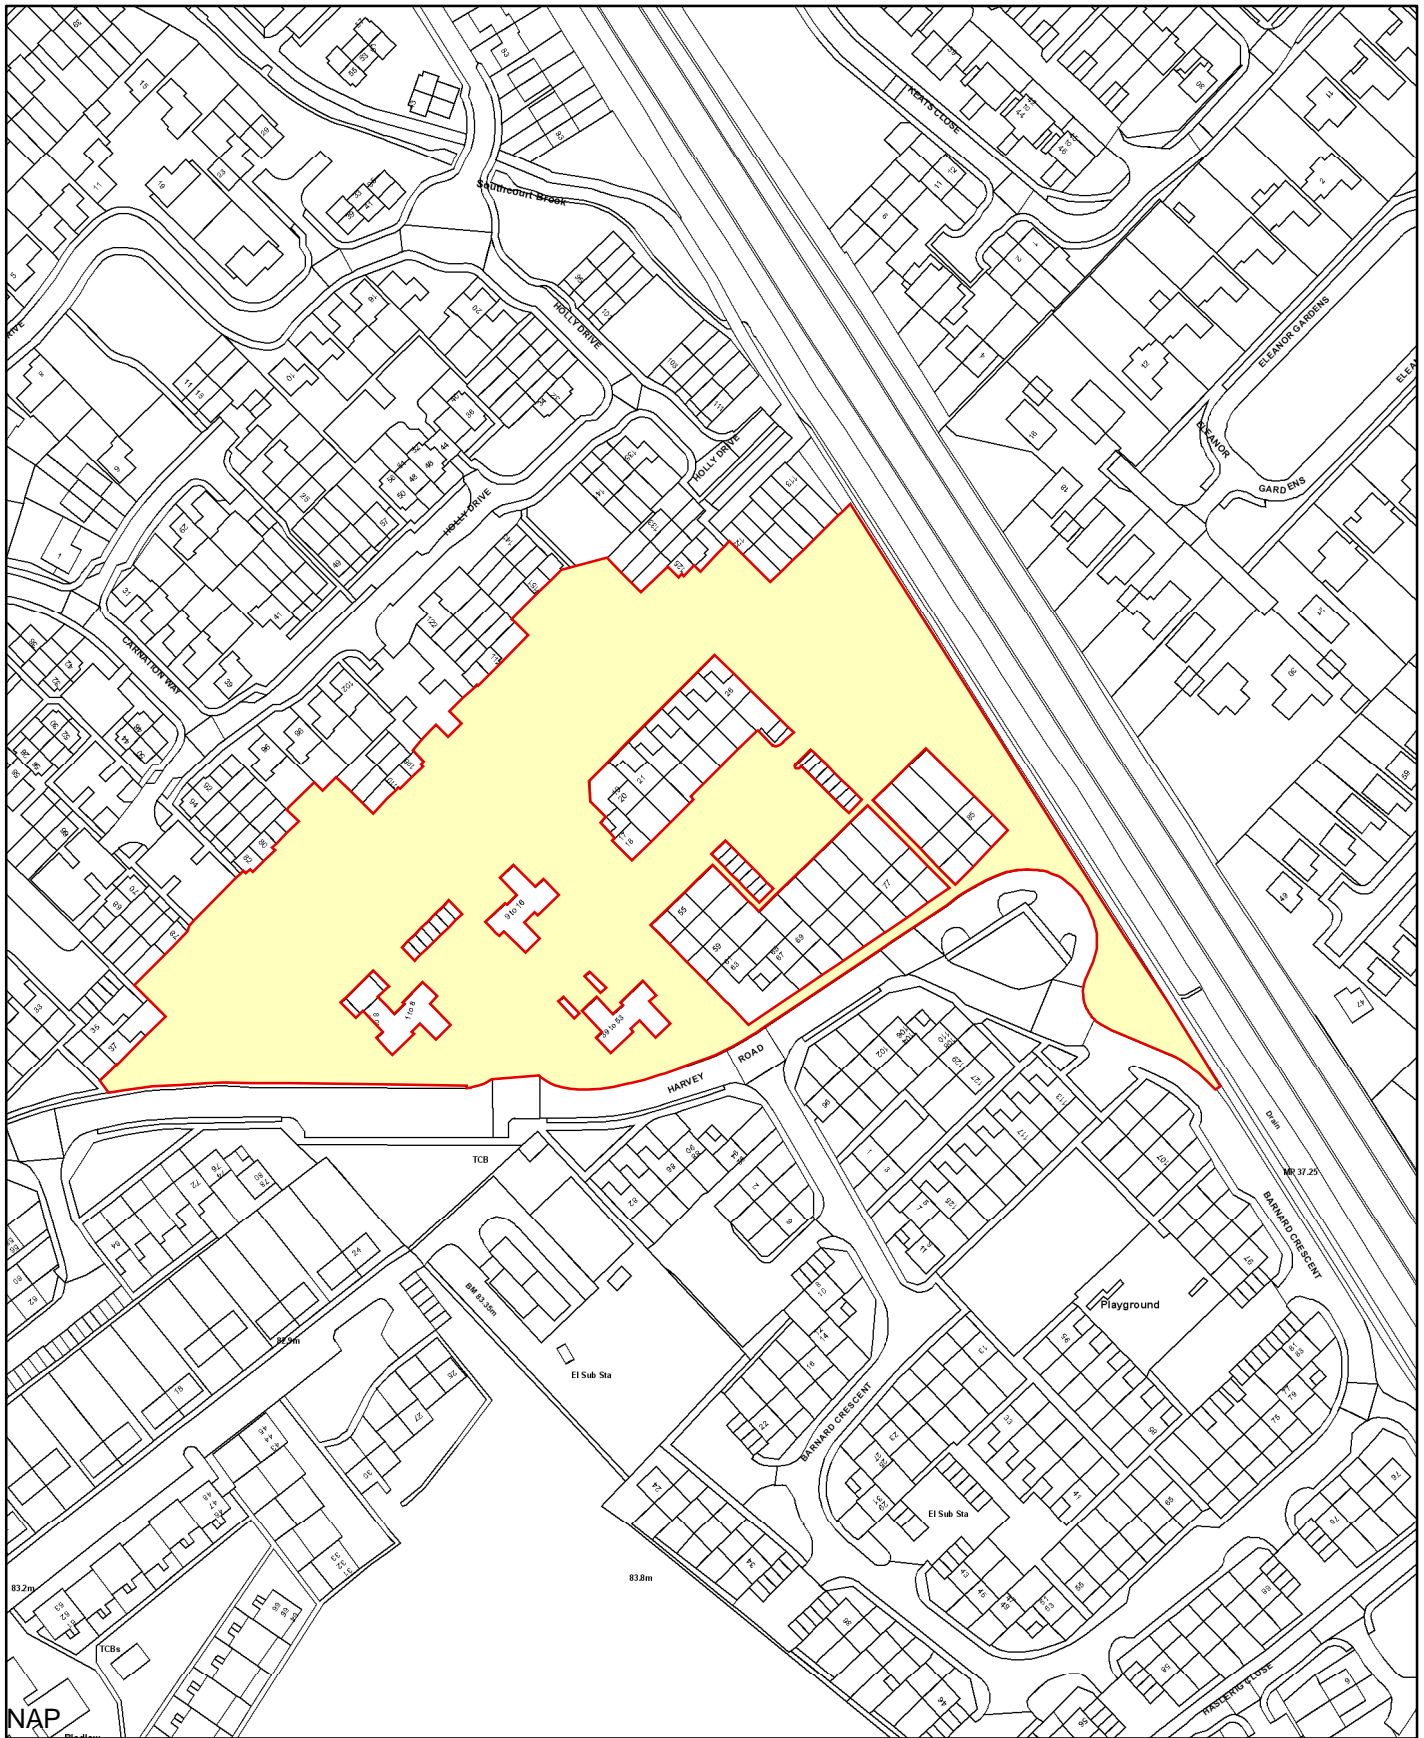

Appendix - 1 - Proposed DPP0 - 21

Simpson Place Aylesbury

Legend

 Alcohol Free Zones

AYLESBURY VALE
DISTRICT COUNCIL

1:2,000