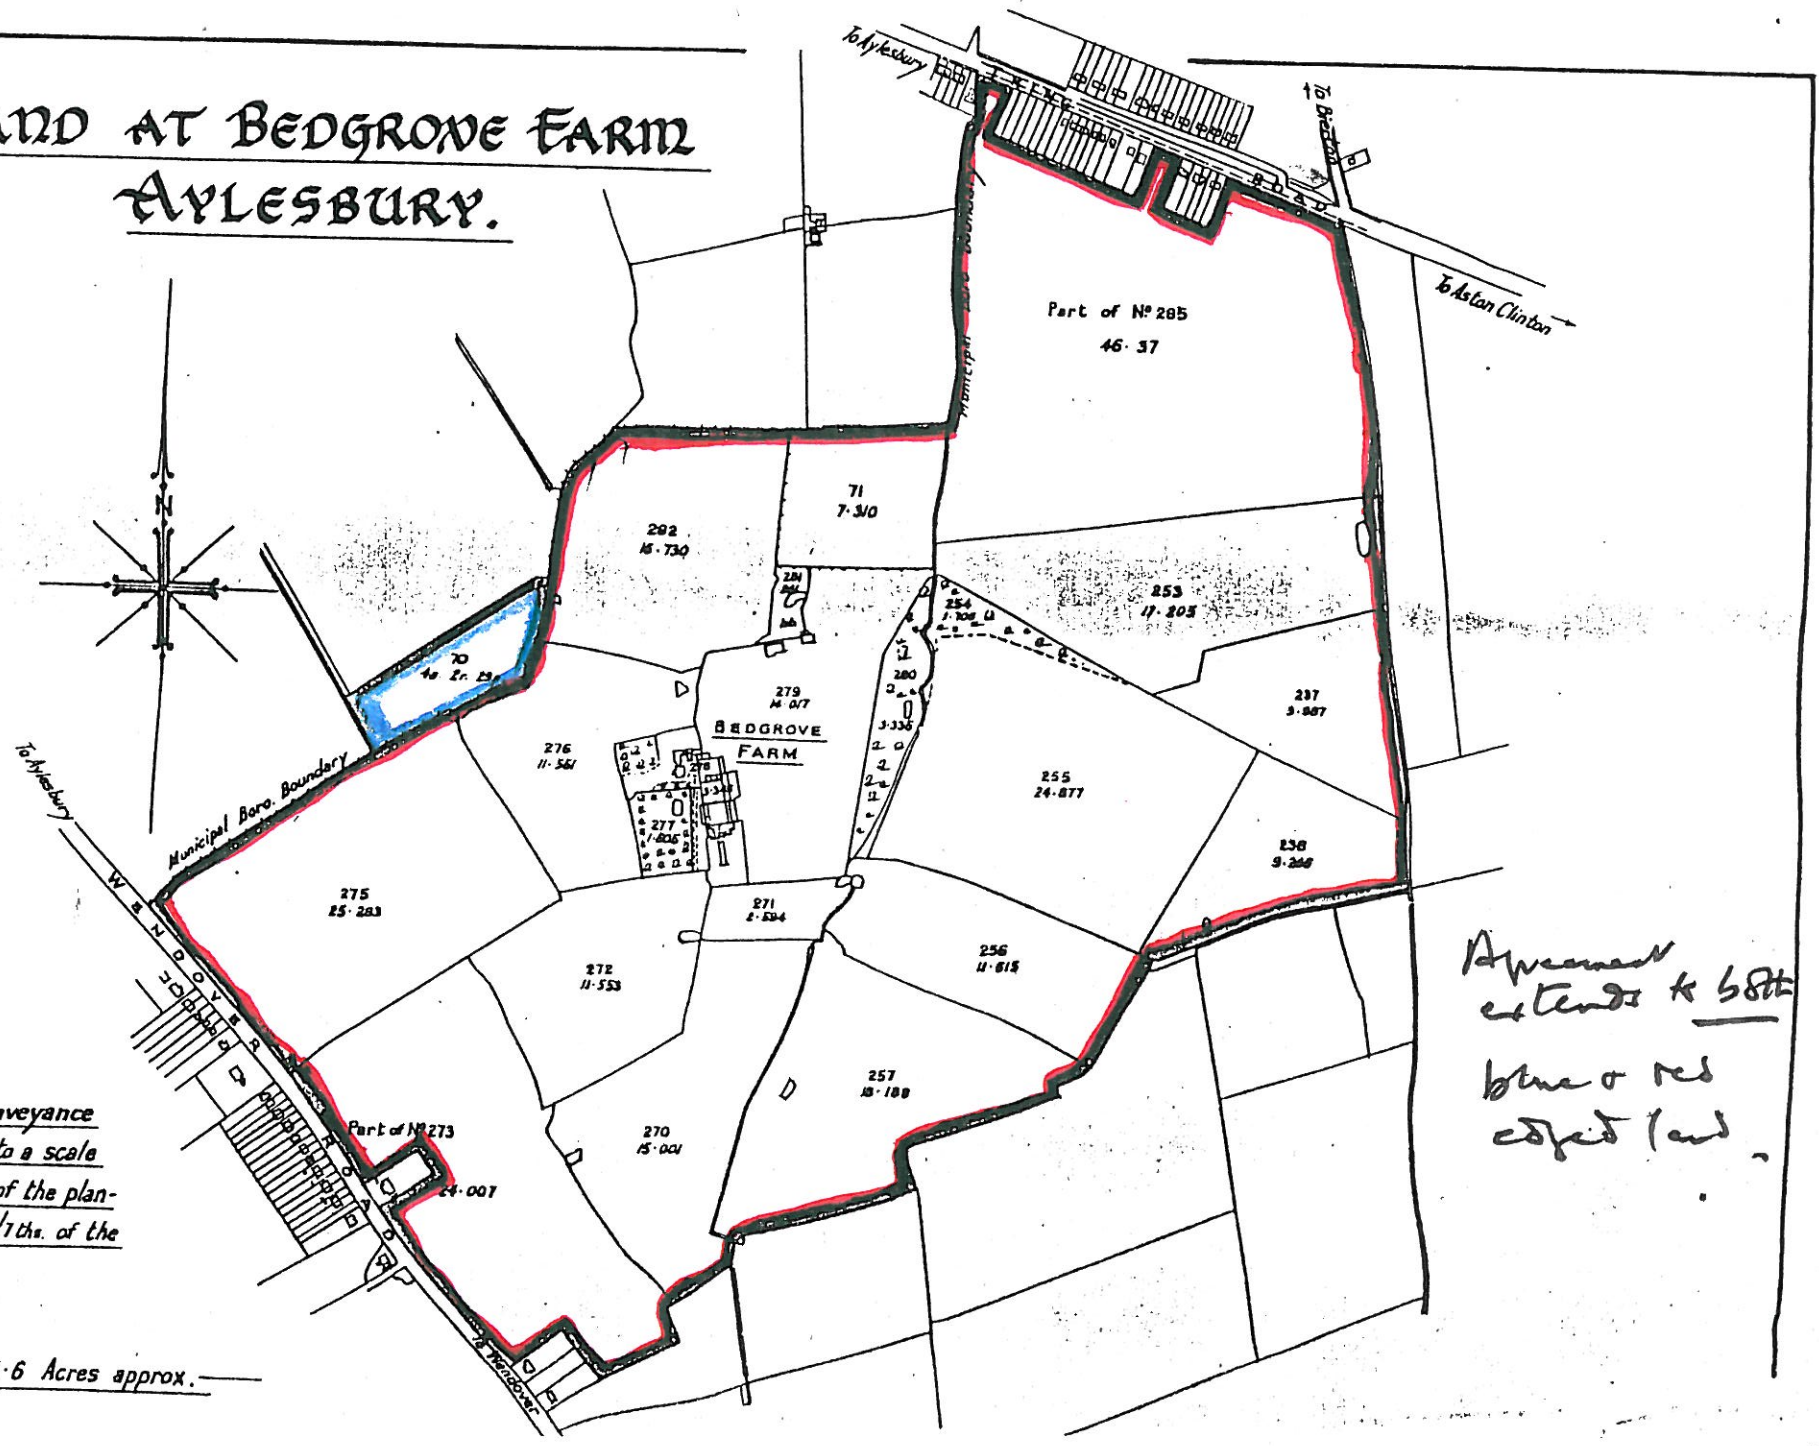

LAND AT BEDGROVE FARM AYLESBURY.

Agreement extends to 68th
blue or red
edged land

Note: The Plan on the Conveyance dated 11. 2. 57. was drawn to a scale of 1/2500. This is a copy of the plan reduced to approximately 2/7th. of the size of the original.

Total Area - 281.6 Acres approx.