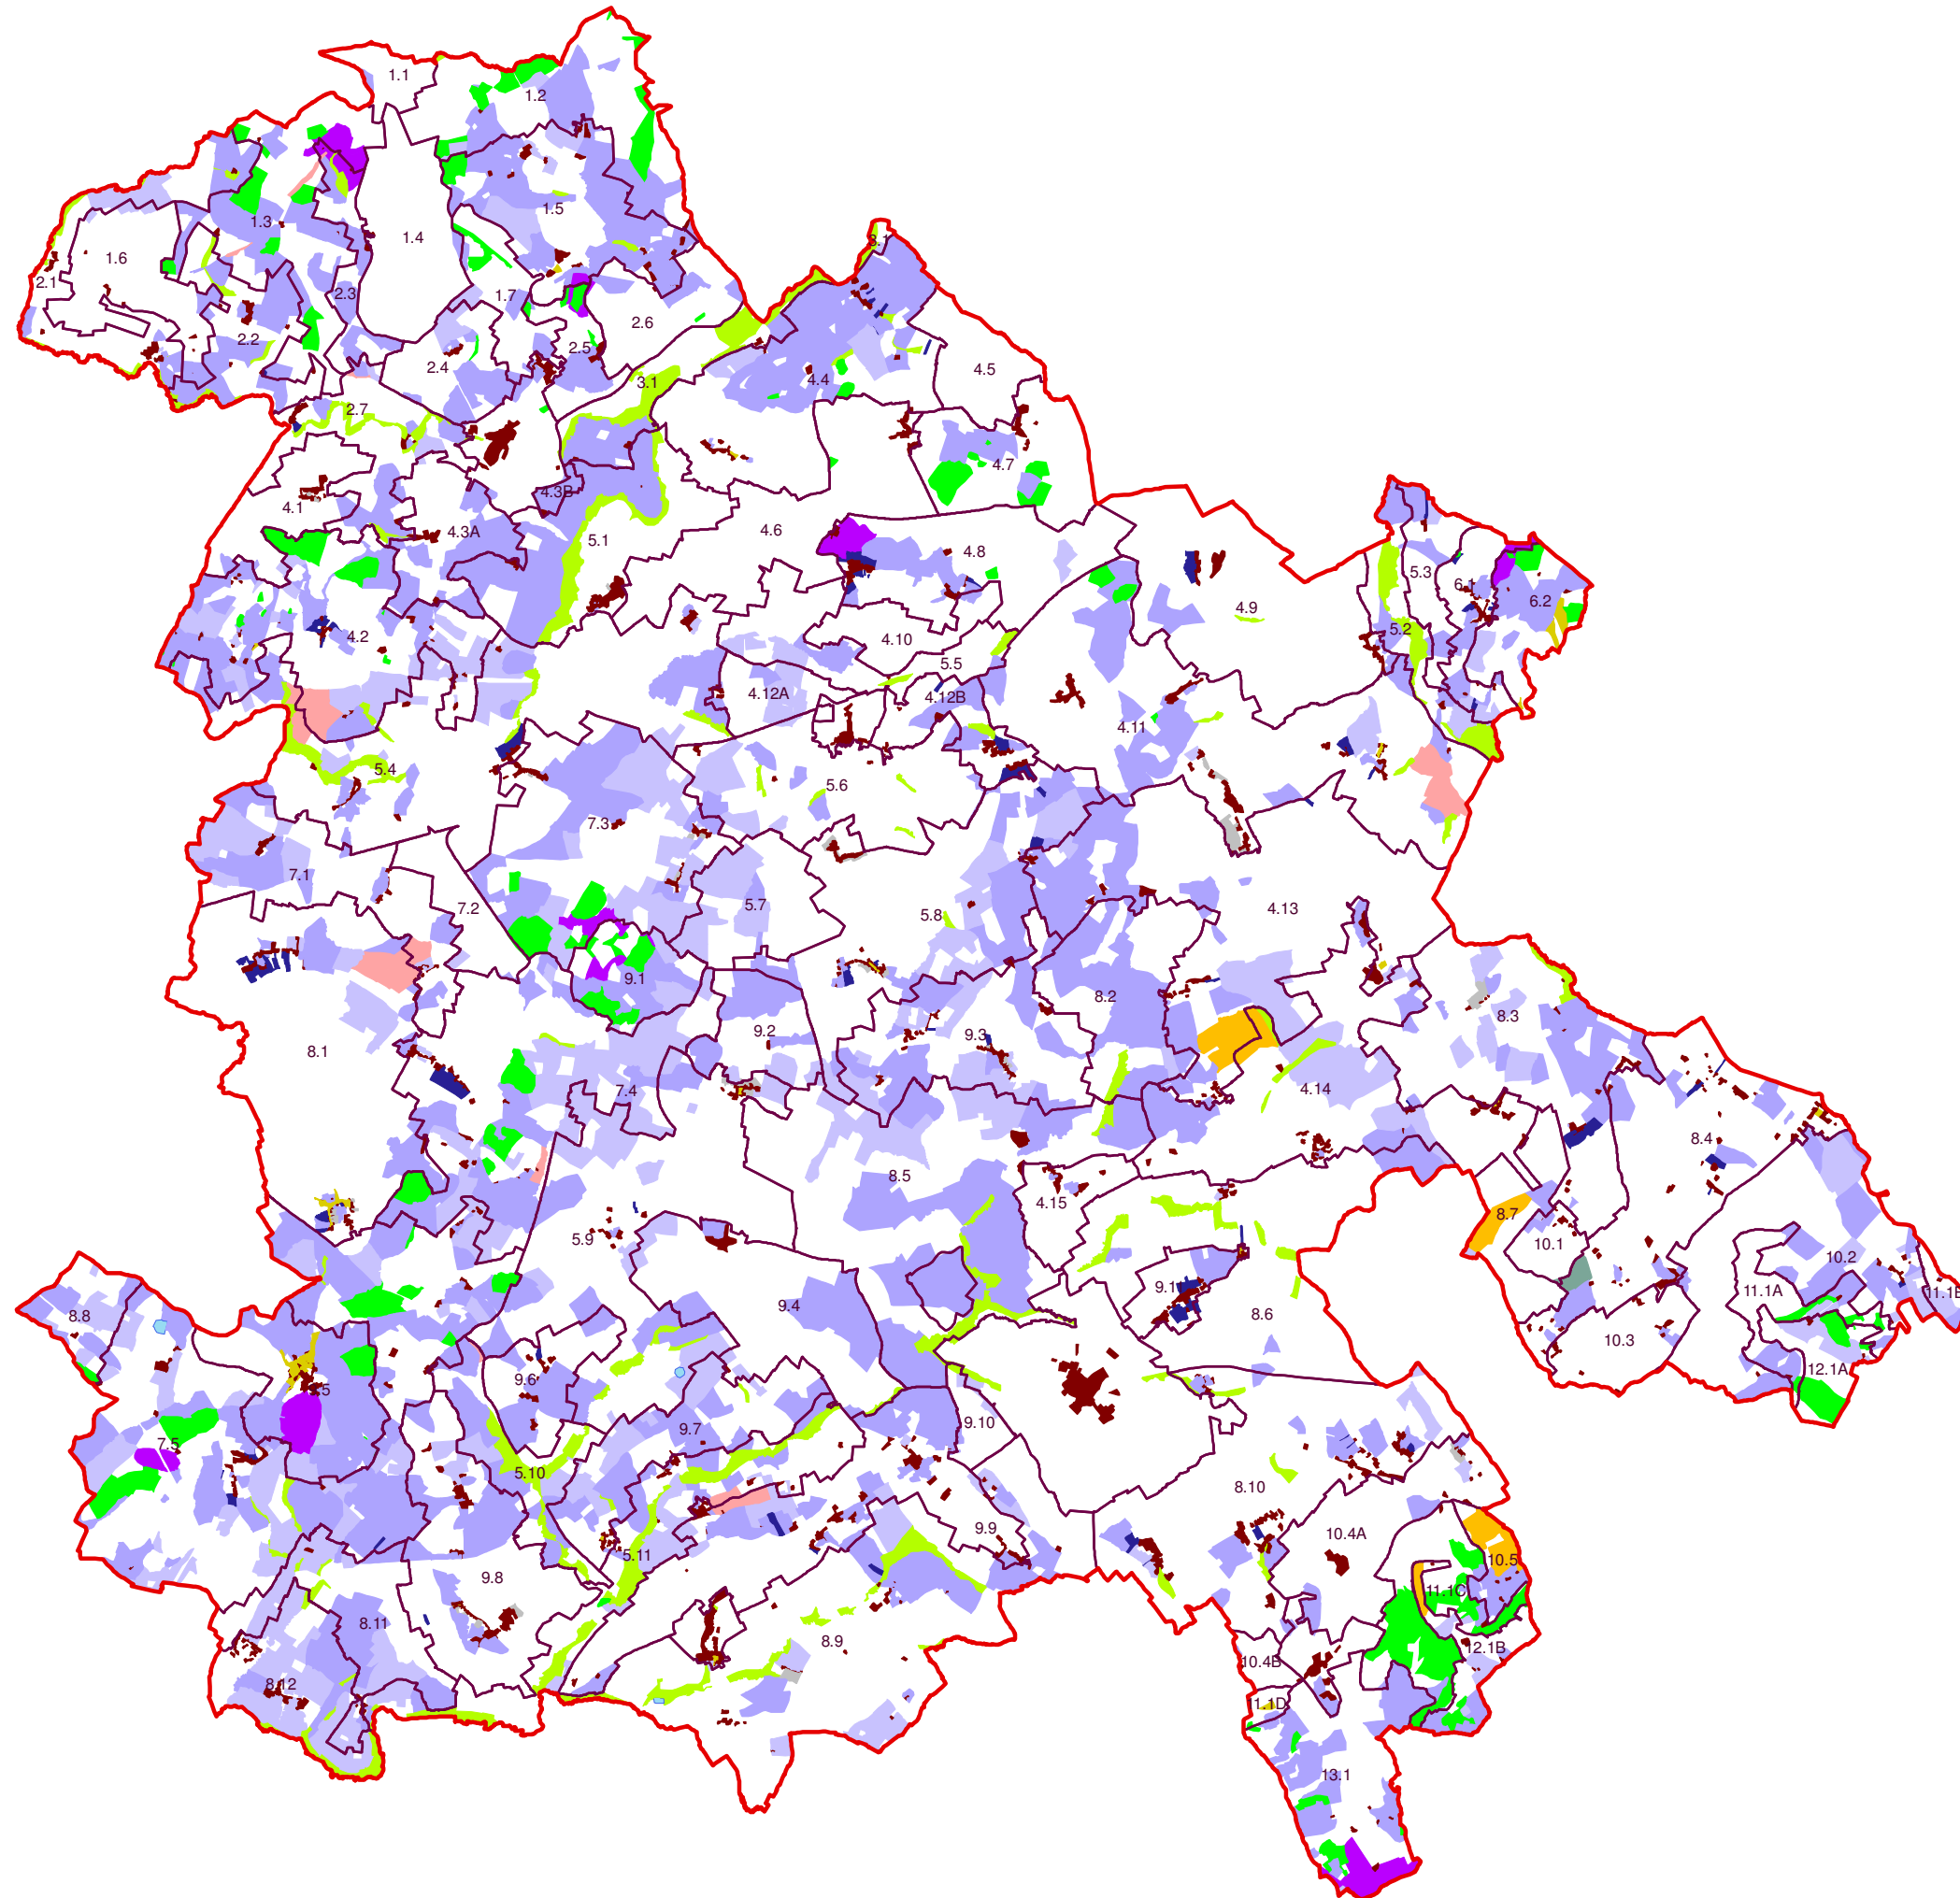

Plan 4B: HISTORIC ENVIRONMENT Landscape Character - Pre 18th Century

Legend

- District boundary
- Landscape Character Areas
- Landscape Character Types - Pre 18th Century**
- Assarts
- Greens/Commons
- Decoy Pond
- Fossilised Strips
- Enclosure (Pre-18th Century Co-axial)
- Enclosure (Pre18th - 18th Century 'Irregular')
- Enclosure (Pre-18th Century Regular)
- Enclosure (Pre-18th Century Sinuous)
- Crofts (Medieval/Post Medieval)
- Heaths
- Meadow
- Common Arable (Relict Elements)
- Settlement (Historic Core)
- Woodland (Ancient Semi Natural)
- Woodland (Common Woodland/Pasture)