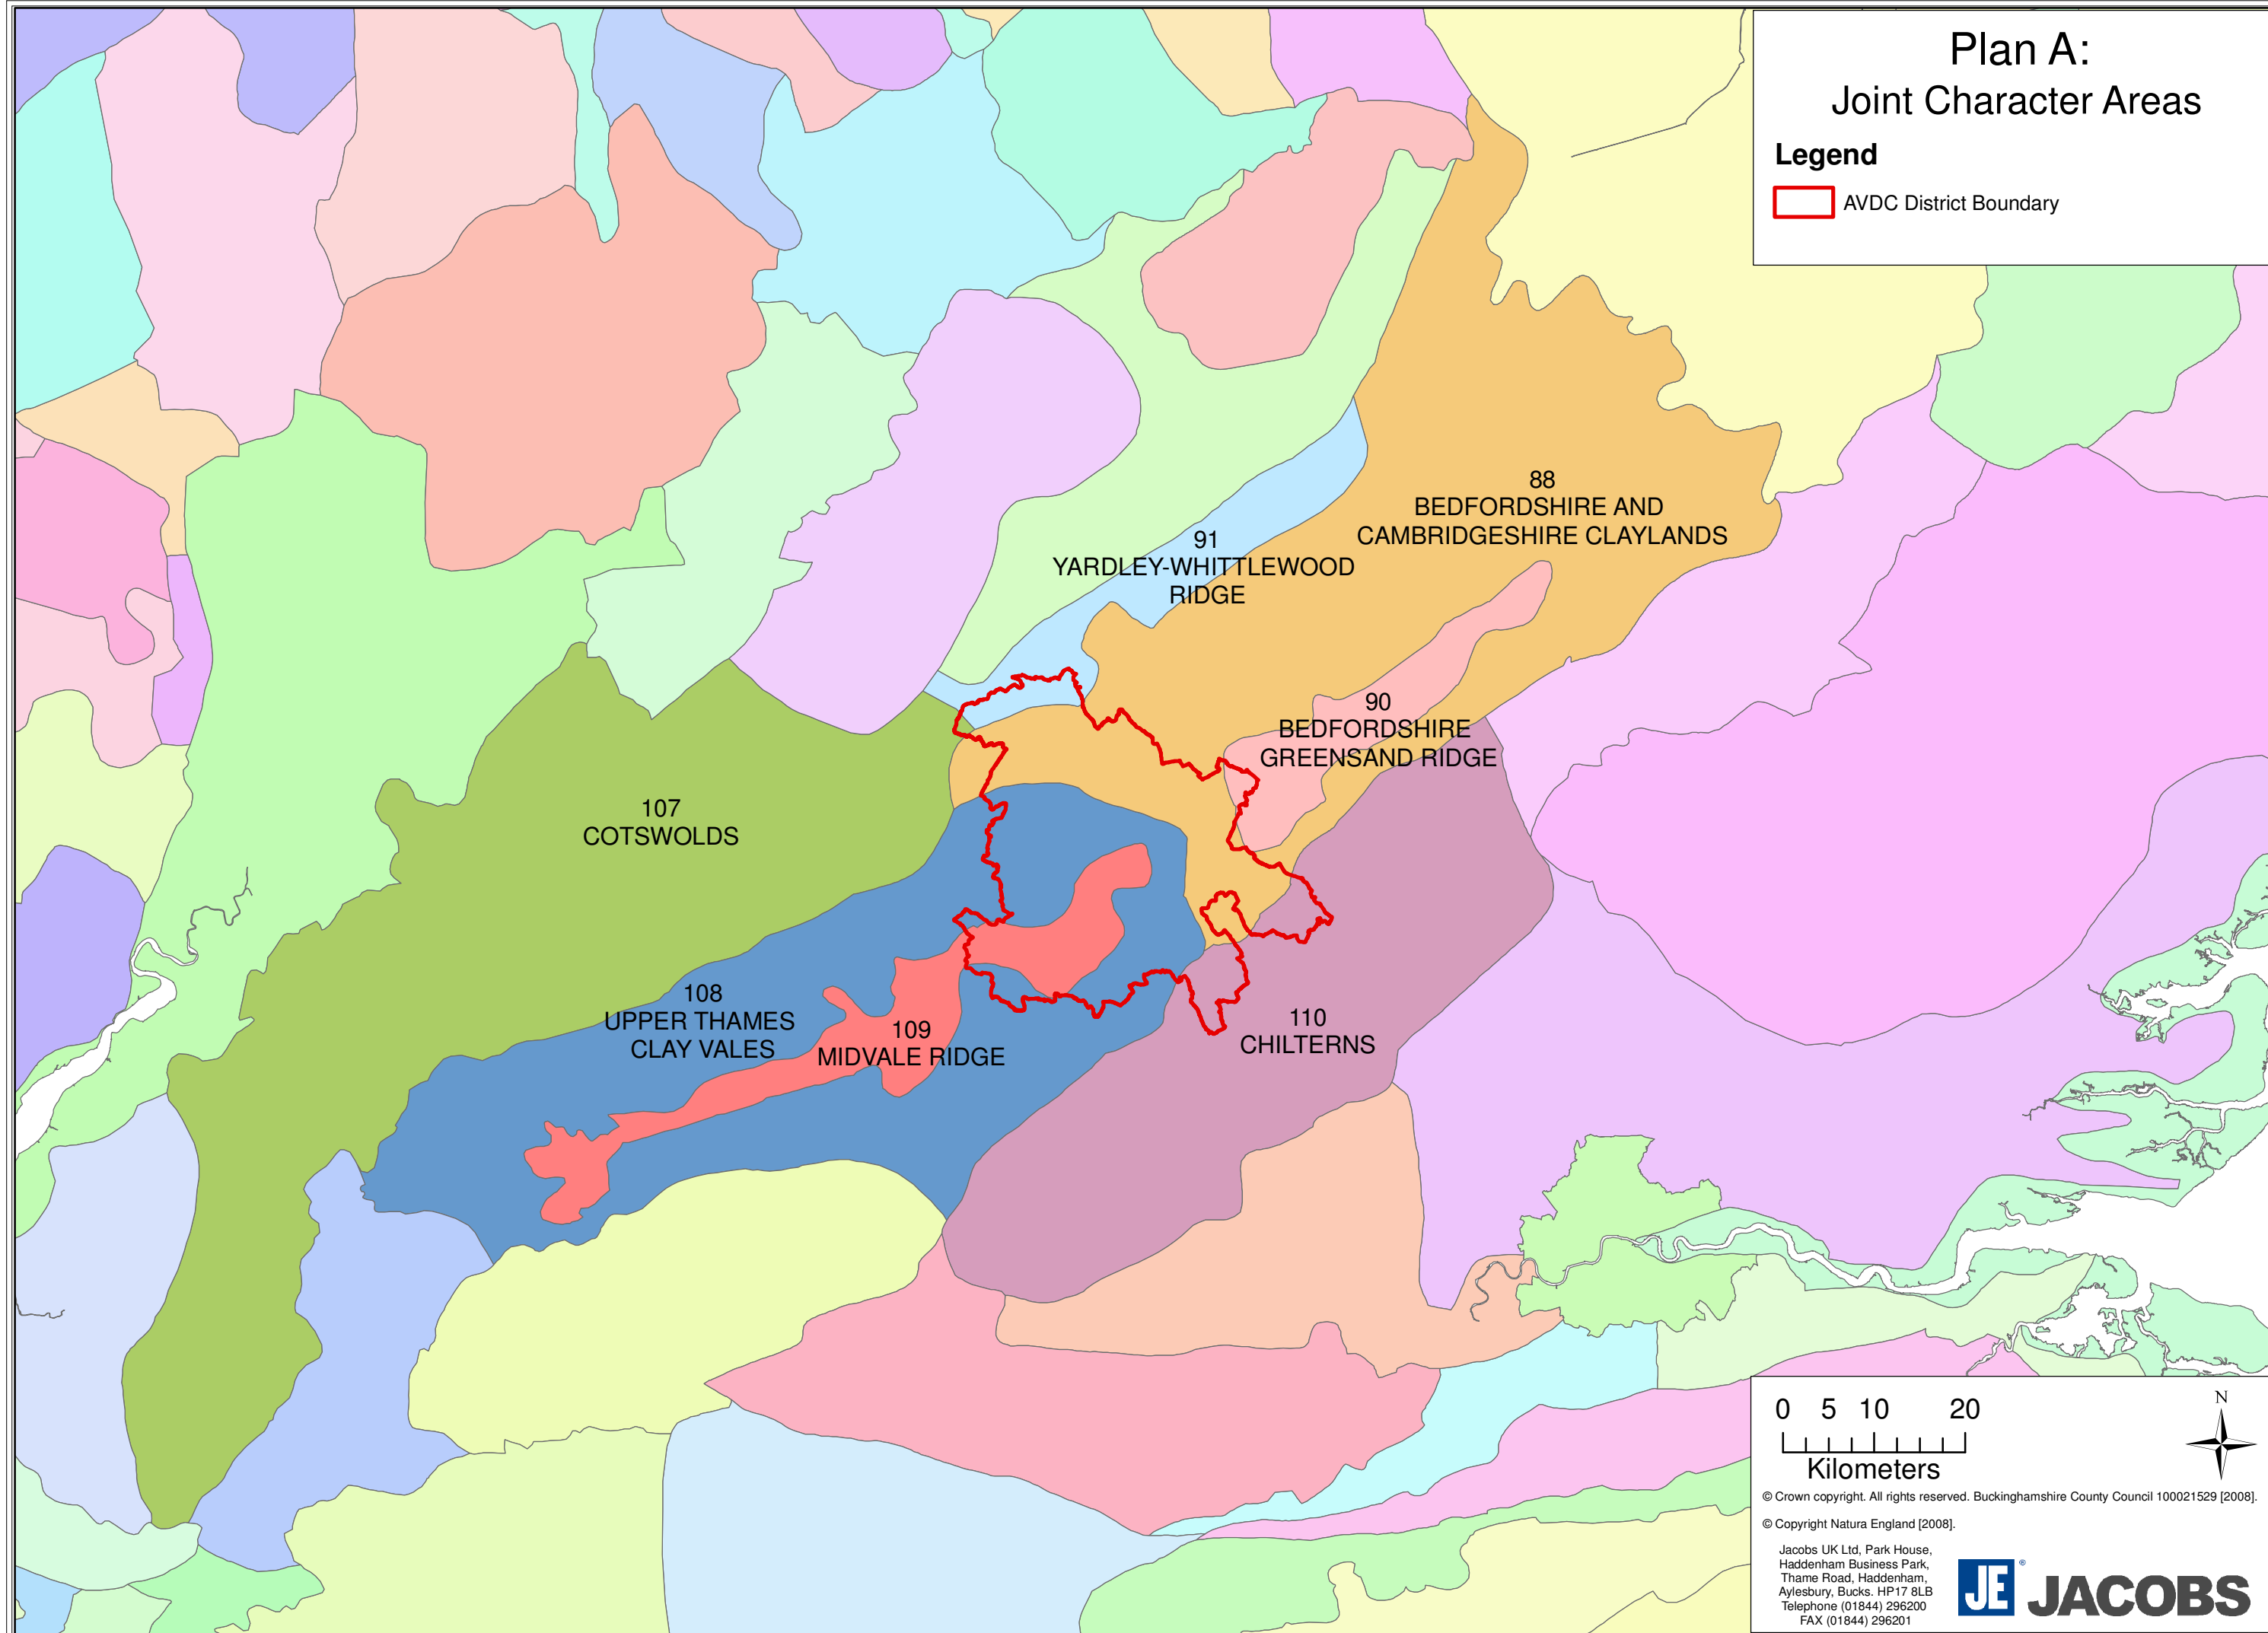

Plan A: Joint Character Areas

Legend

 AVDC District Boundary

© Crown copyright. All rights reserved. Buckinghamshire County Council 100021529 [2008].

© Copyright Natura England [2008].

Jacobs UK Ltd, Park House,
Haddenham Business Park,
Thame Road, Haddenham,
Aylesbury, Bucks. HP17 8LB
Telephone (01844) 296200
FAX (01844) 296201