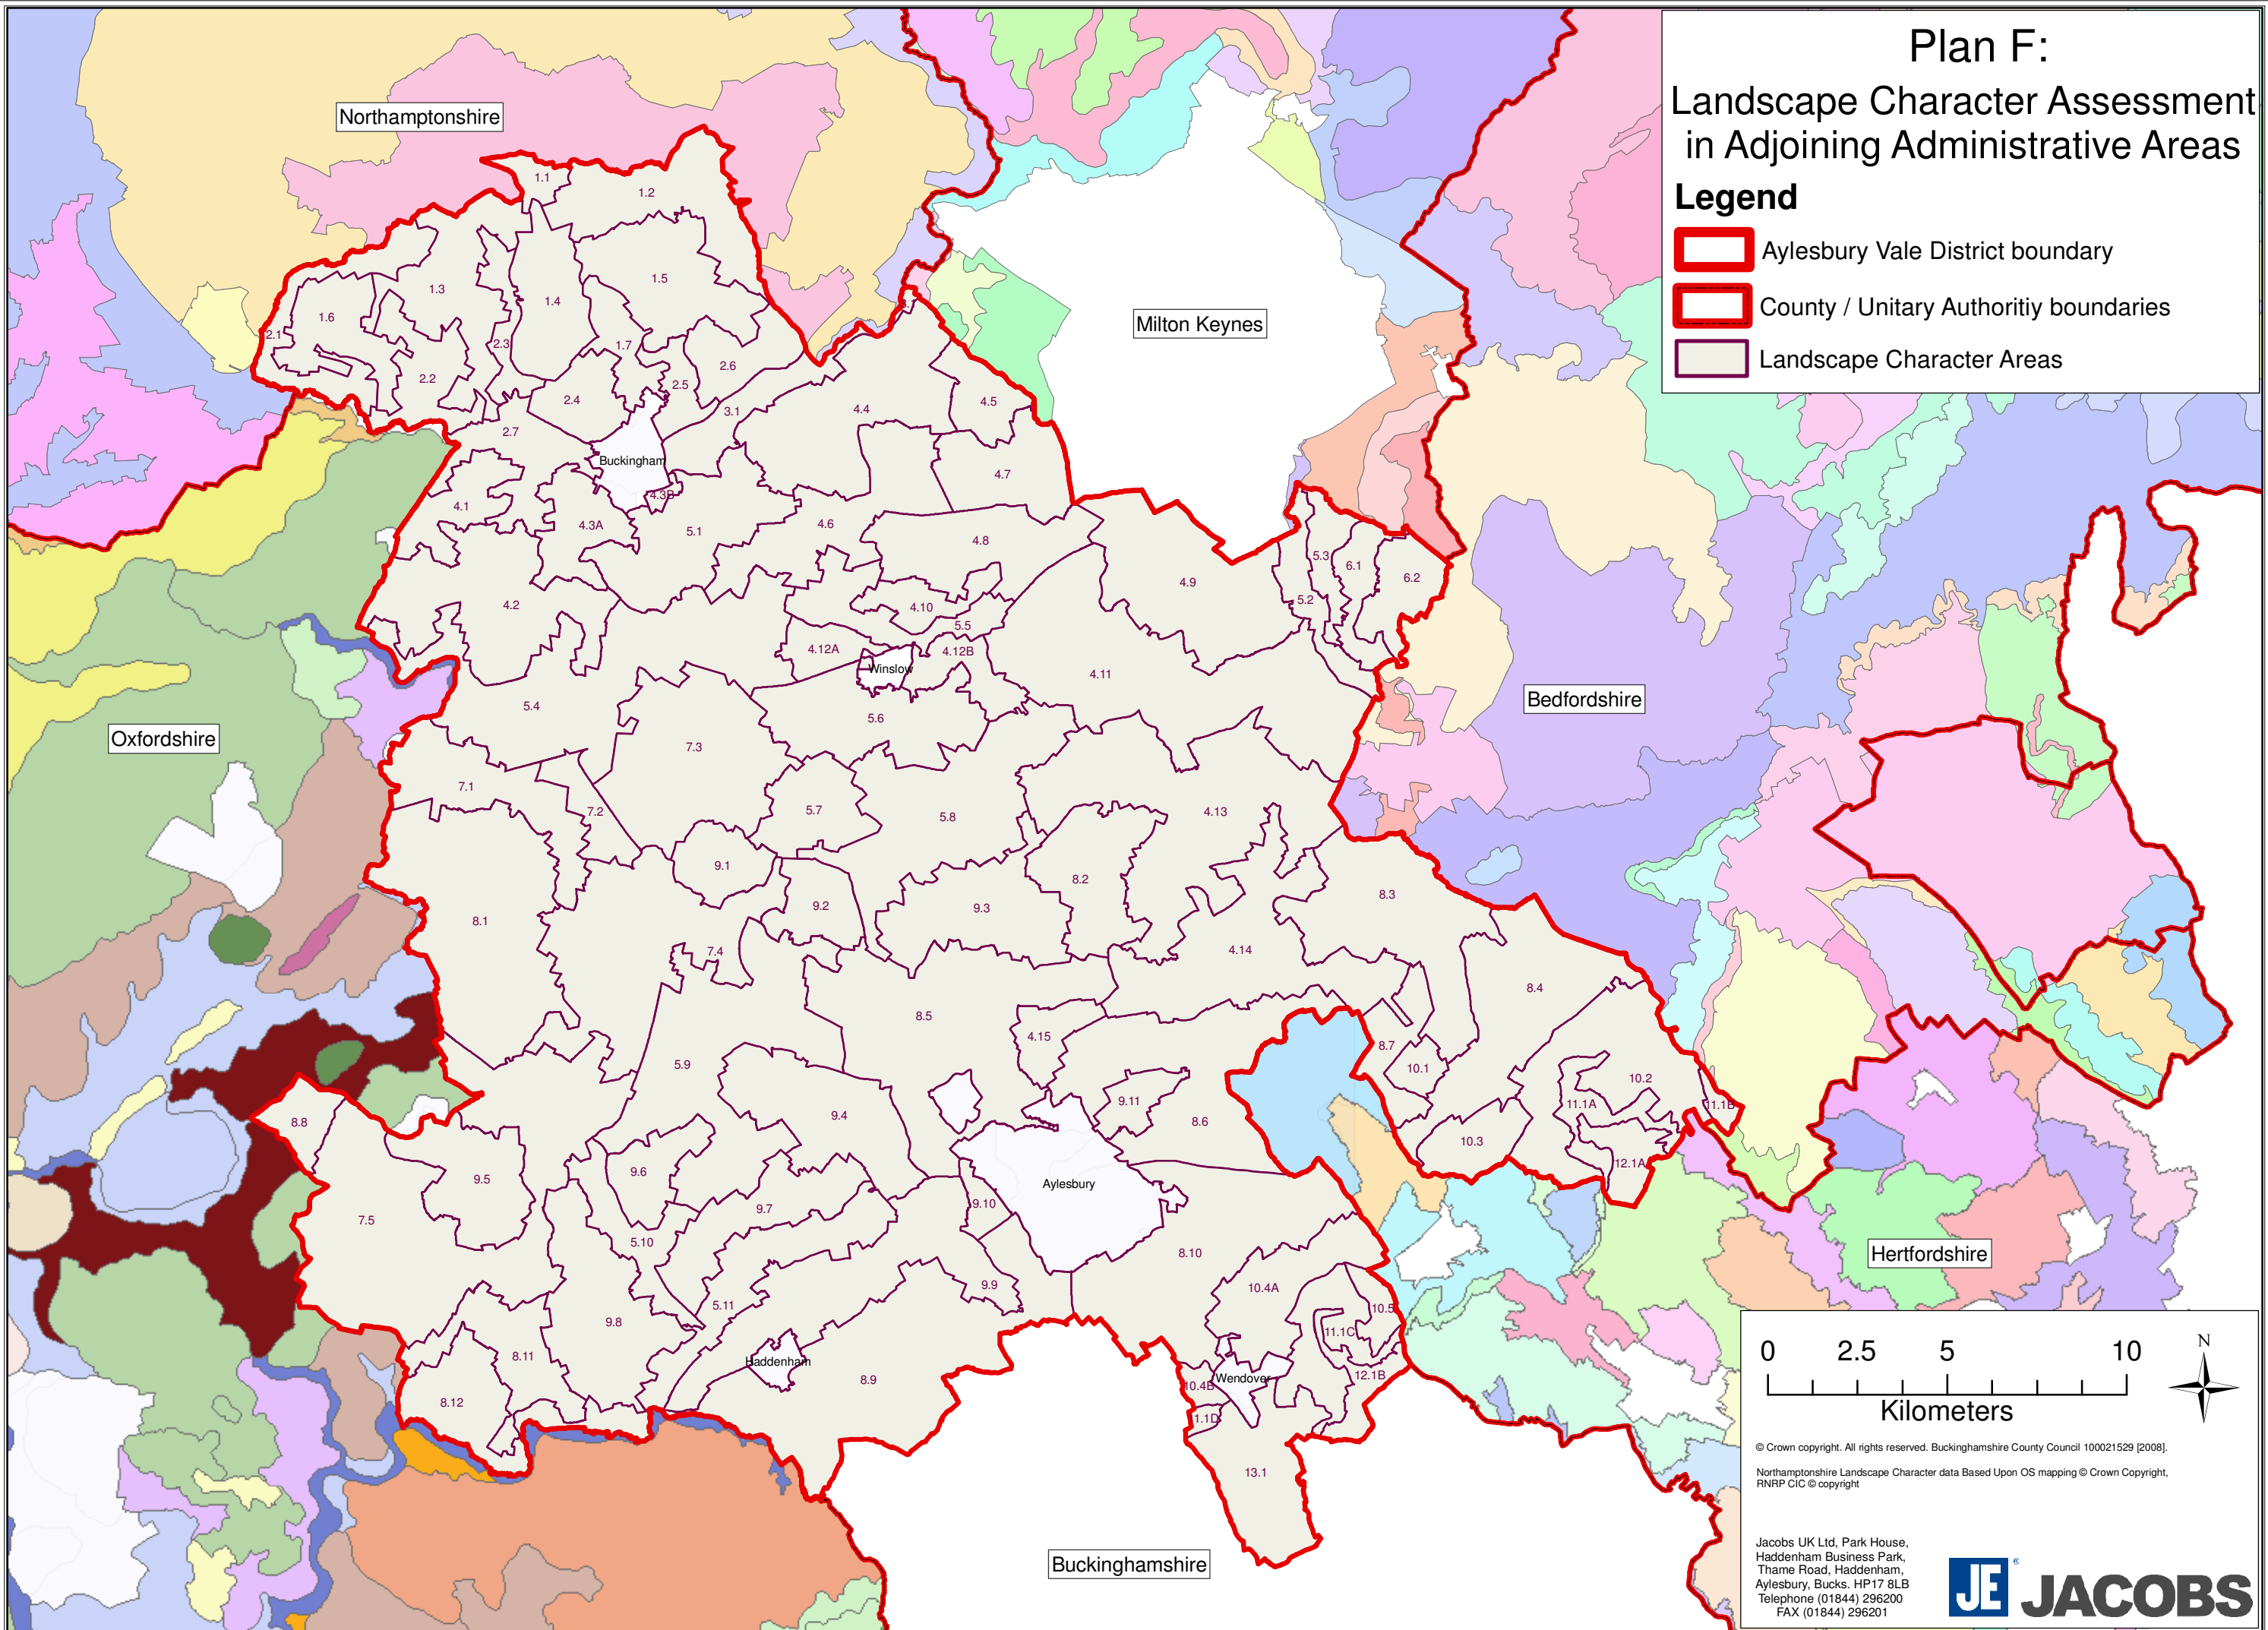

Plan F: Landscape Character Assessment in Adjoining Administrative Areas

Legend

-  Aylesbury Vale District boundary
-  County / Unitary Authority boundaries
-  Landscape Character Areas

© Crown copyright. All rights reserved. Buckinghamshire County Council 100021529 [2008].
 Northamptonshire Landscape Character data Based Upon OS mapping © Crown Copyright, RNRP CIC © copyright