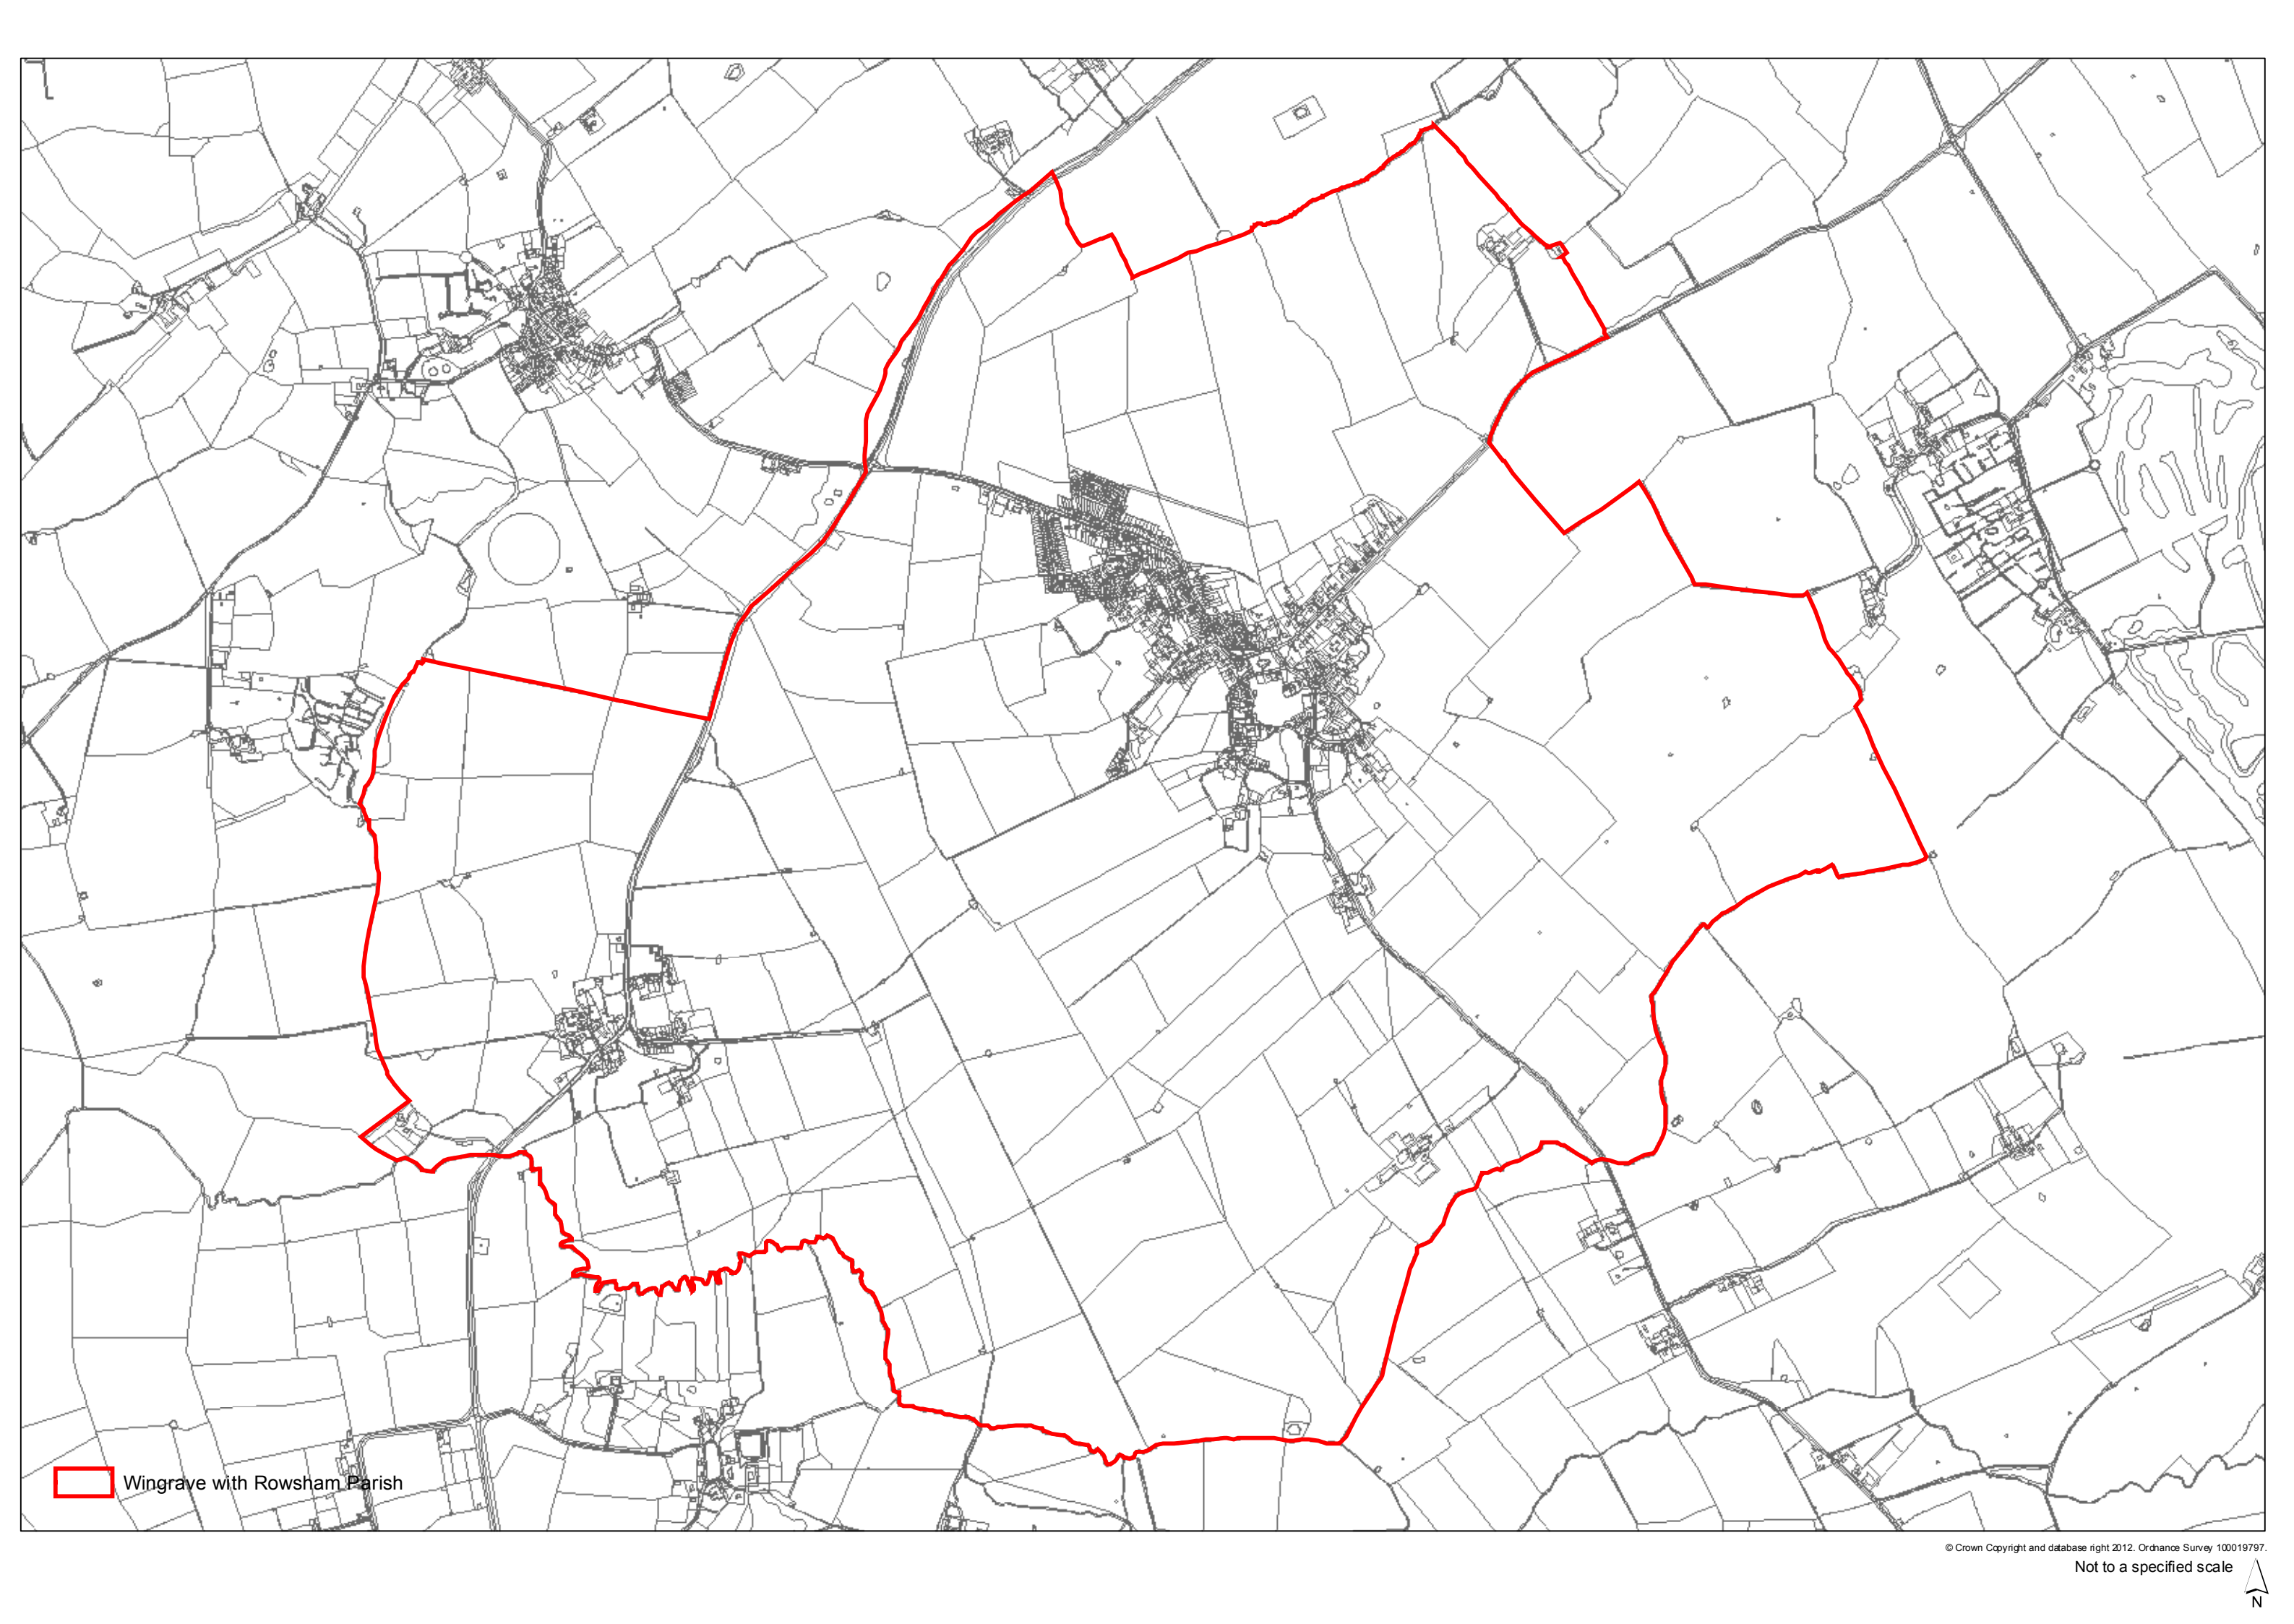

Deborah Martin
Parish Clerk
Wingrave with Rowsham Parish Council

Wingrave with Rowsham Parish